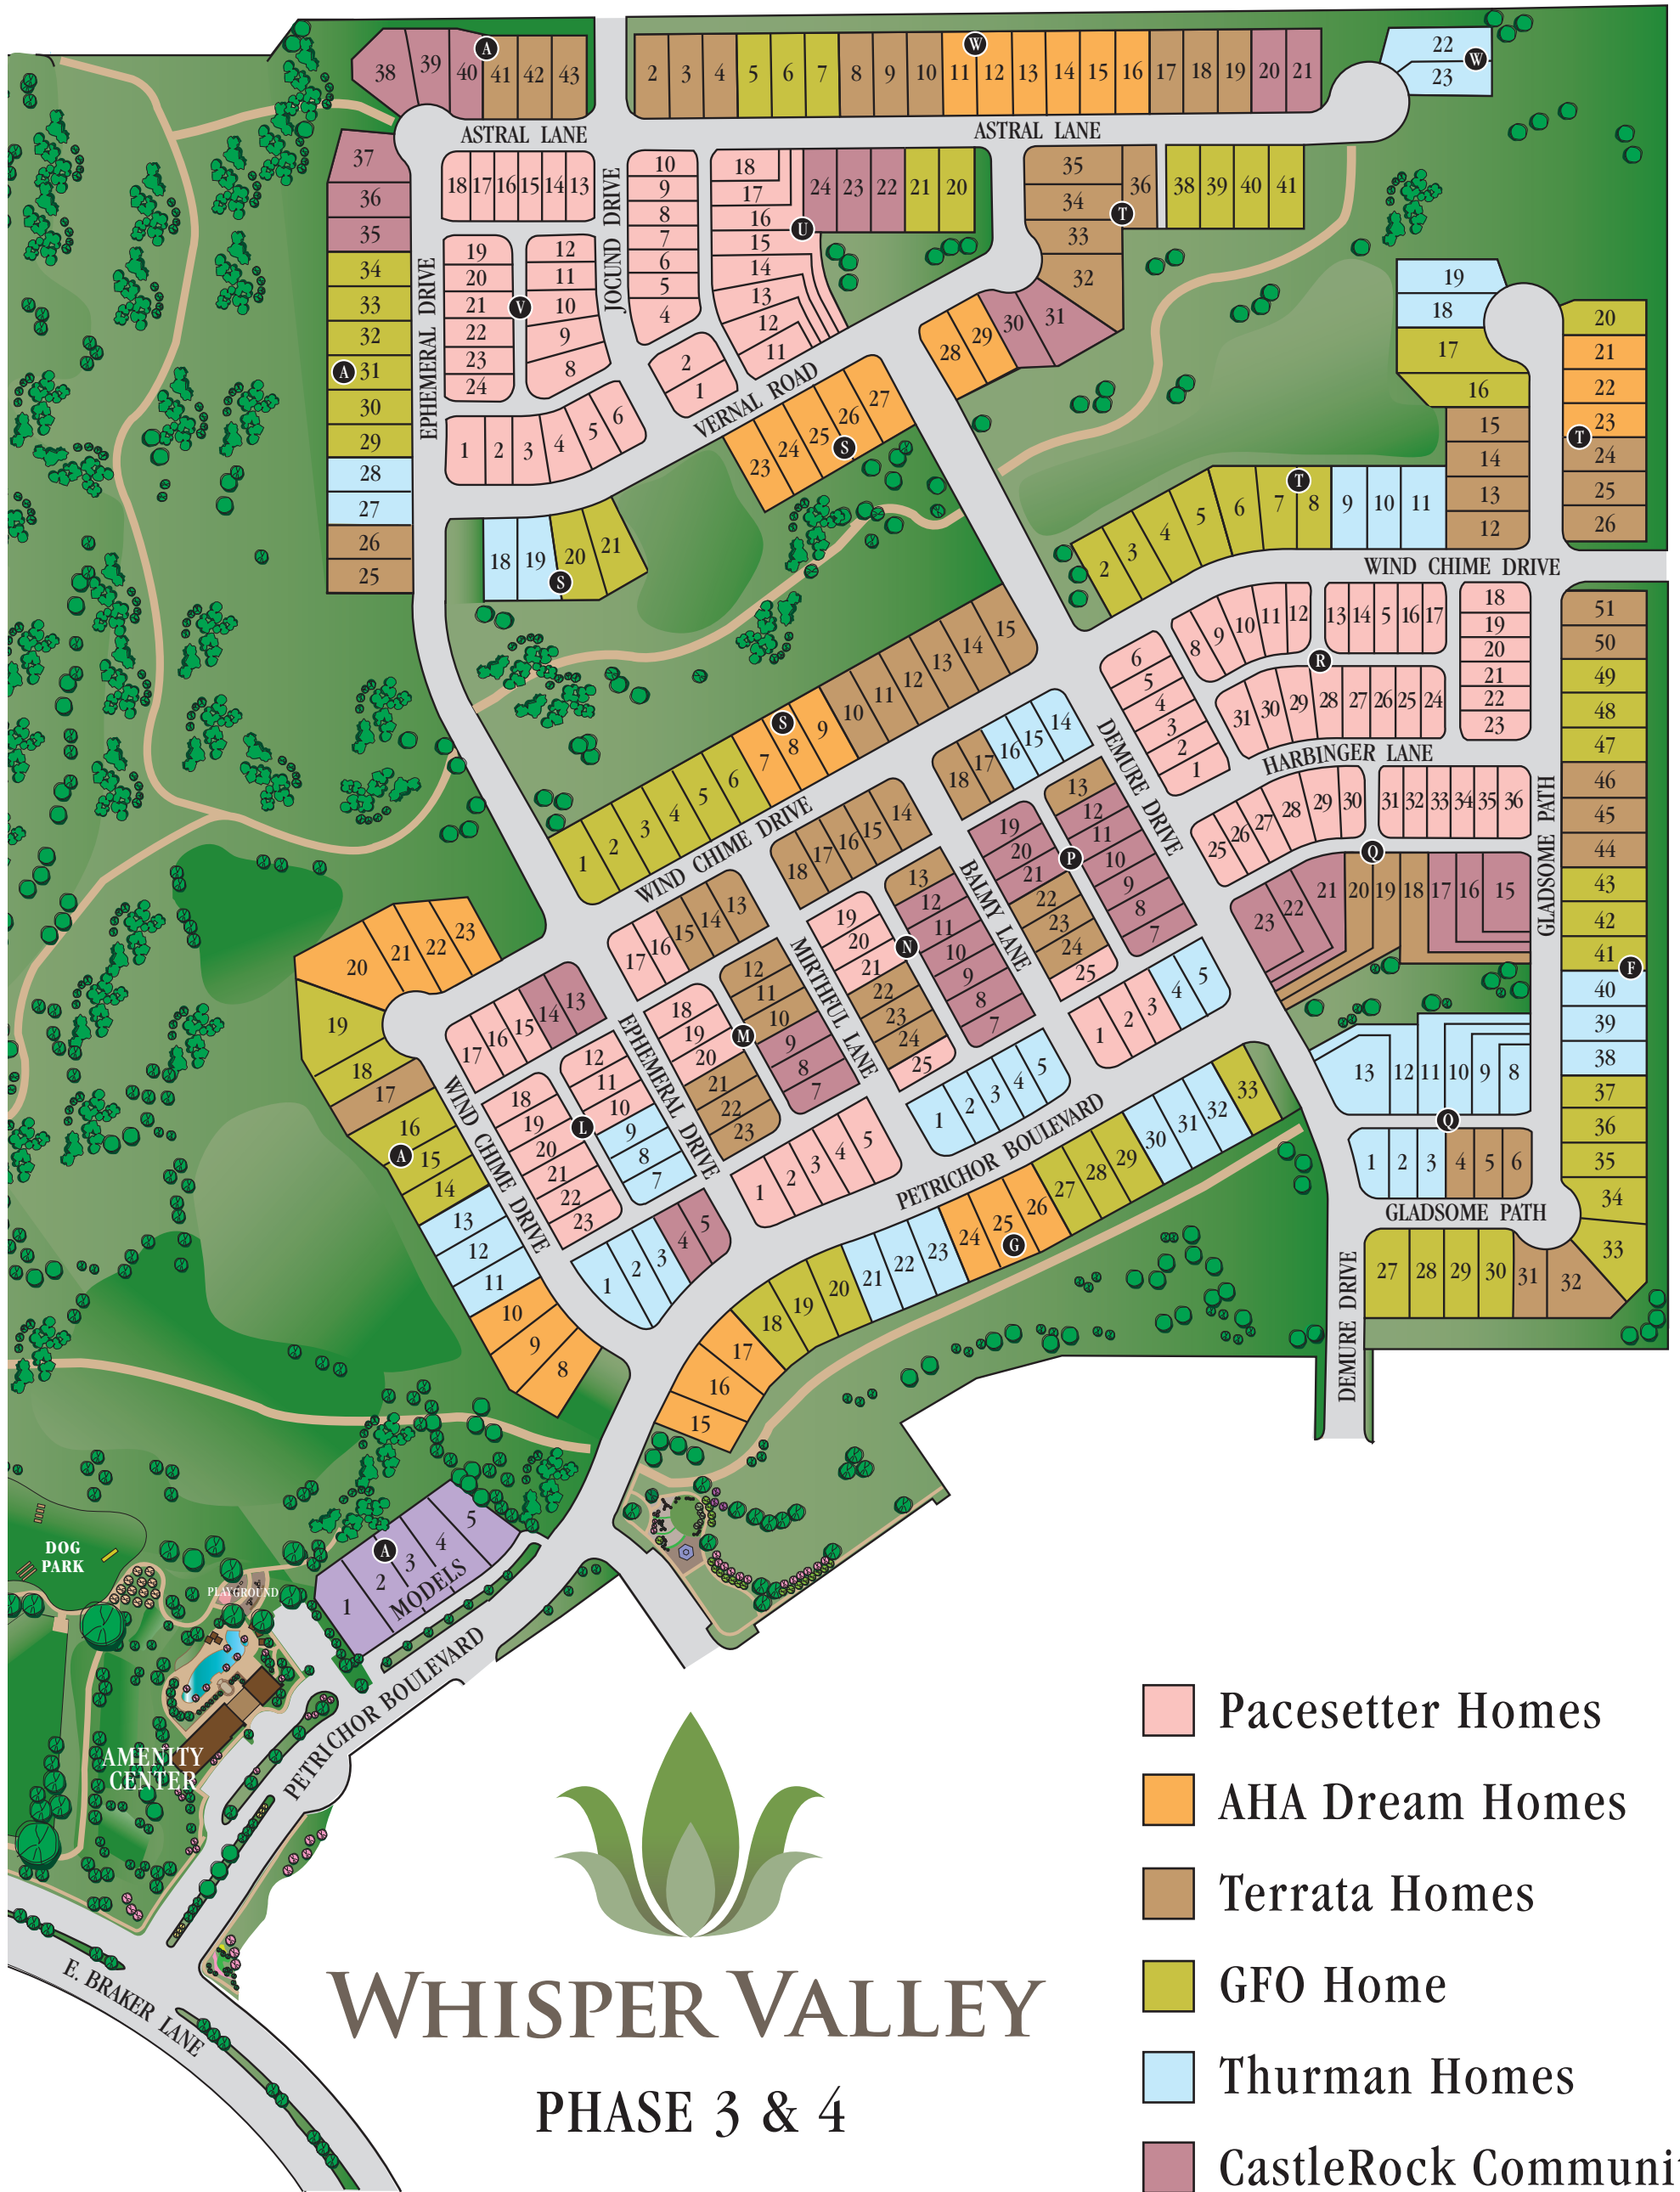

# PHASE 4

PHASE 3

# WHISPER VALLEY

## PHASE 3 & 4

- Pacesetter Homes
- AHA Dream Homes
- Terrata Homes
- GFO Home
- Thurman Homes
- CastleRock Communities

This is an artist's concept. The information and drawings contained herein are for illustrative purposes only. The developer reserves the right to change or modify development plans. Planned amenities, open space, lot size and configuration, easements, land use and zoning may be changed without prior notice. Residential and commercial offerings are also subject to change.